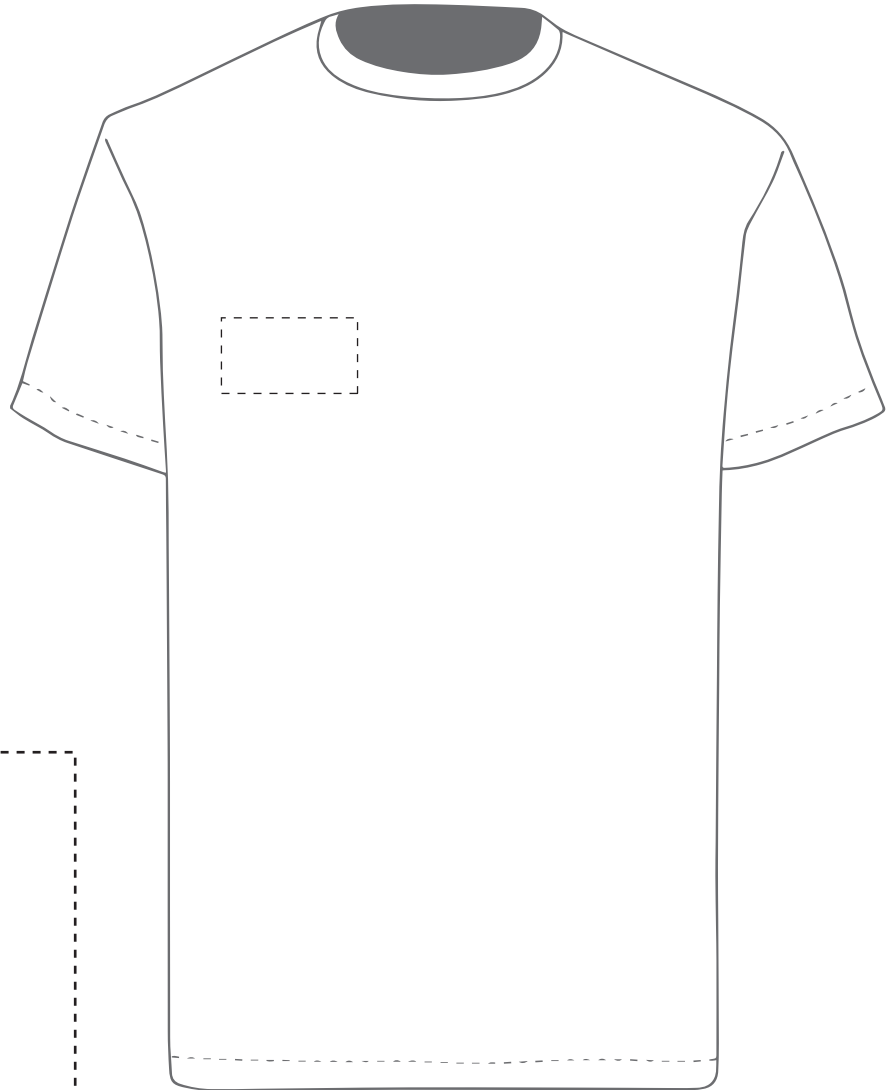

Your Ref:	Quantity:	Product Code: TF0001
Our Ref:	Version: 1	Product Colour: White

**PRINTING CONCERNS: PRINT MAY DISCOLOUR**

**PRODUCT INFO: DUE TO THE NATURE OF THE PRODUCT THE PRINT POSITION MAY VARY BY 2 - 3 MM**

**Madeira Thread Colours**

The dashed line is to demonstrate print area and will not appear on your printed item

- Colour 1
- Colour 1
- Colour 1
- Colour 1

Product Image for visualisation  
- colours may vary

ARTWORK SCALE 100%  
Max print area 90mm x 50mm

ARTWORK SCALE 20%

To proceed, please approve visual via the online system.

**PLEASE NOTE:**

- All colours including print and product are for visual purposes only and should not be regarded as the actual colour of the product and print.
- Some products may vary from batch to batch and may differ from previous orders.
- The colour and texture of a product can also have an effect on the final print colour.
- By approving this order we accept that you understand these terms.